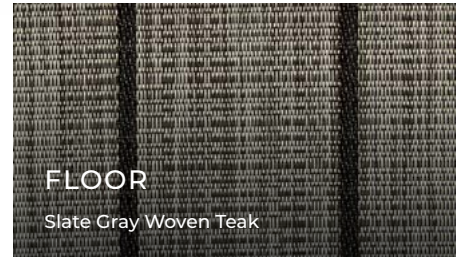

FLOOR

Slate Gray Woven Teak

BIMINI CANVAS

Black