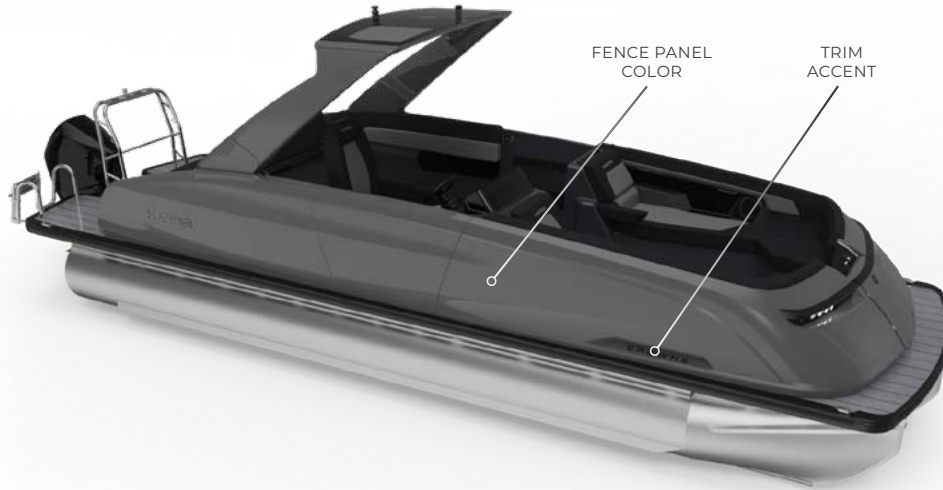

CROWNE

FENCE PANEL COLOR

TRIM ACCENT

FLOORING OPTIONS

VINYL OPTIONS

STANDARD OPTIONS

Base vinyl comes with a standard secondary vinyl.

COOL-TOUCH OPTIONS

Cool-Touch fabric color options come with a standard secondary vinyl.

FENCE PANEL OPTIONS