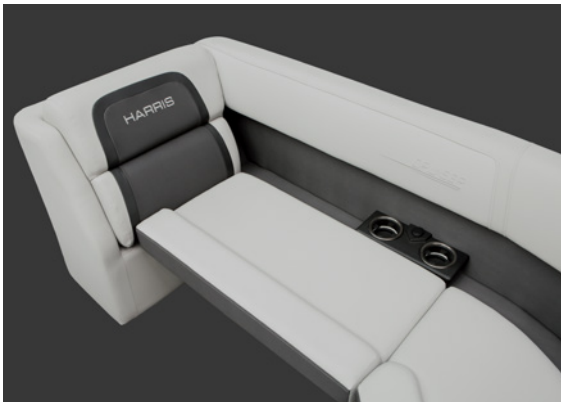

CRUISER

RECOMMENDED COMBINATIONS

COMBINATION 1

FENCE
SAGE GREEN

FURNITURE
BASE VINYL COLOR
Tungsten

ACCENT COLOR
Smoke