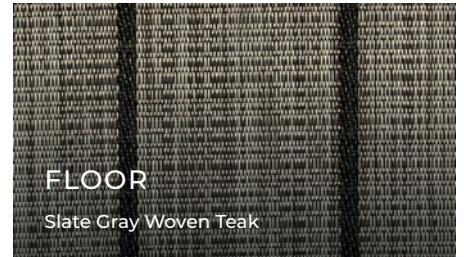

FLOOR

Slate Gray Woven Teak

BIMINI CANVAS

Black