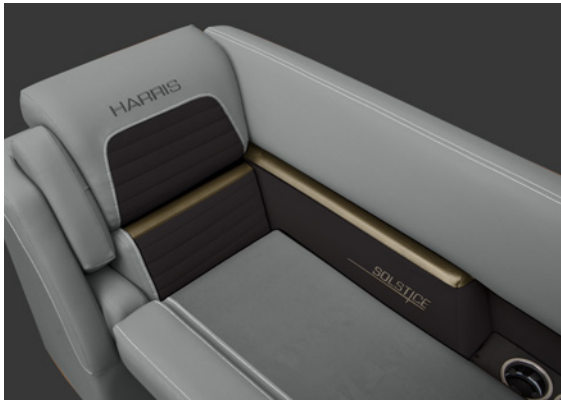

FURNITURE

BASE VINYL COLOR
Shade Gray

ACCENT COLORS
Onyx

Sun Gold

FLOOR

Stone Gray Woven Vinyl

BIMINI CANVAS

Black