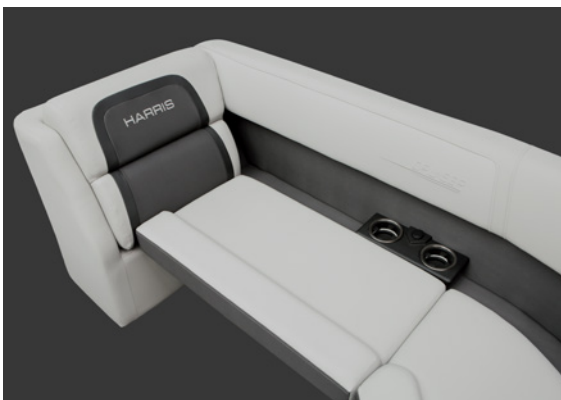

COMBINATION 2

FENCE
MIDNIGHT BLUE METALLIC
WITH BLUSH RED ACCENT

FURNITURE
BASE VINYL COLOR
Tungsten

ACCENT COLOR
Smoke