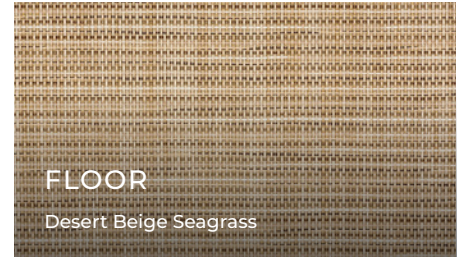

FURNITURE

BASE VINYL COLOR
Chestnut Brown

ACCENT COLOR
Onyx

FLOOR

Desert Beige Seagrass

BIMINI CANVAS

Black

COMBINATION 2